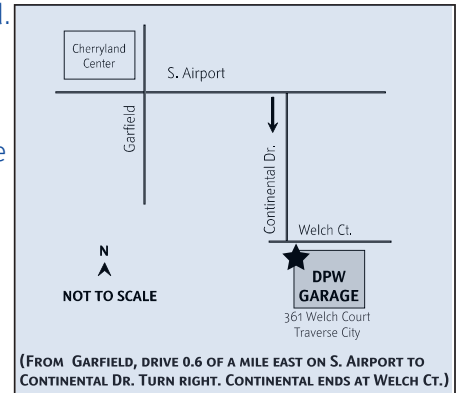

RecycleSmart

WWW.RECYCLESMART.INFO

August, 2015

NO CHARGE

Scrap Tire Drop-Off Event-August 7 & 8, 2015

EVENT DATES, HOURS, LOCATION:

- Two-day event: Friday, August 7th and Saturday, August 8th.
- Hours: 10 am to 2 pm on both days [the event may end early if the trailers are filled].
- Location: Grand Traverse County Department of Public Works Garage - 361 E. Welch Court, Traverse City.

PARTICIPATION RULES:

- **MUST** be a resident of **GRAND TRAVERSE COUNTY**. Residency **MUST** be verified with proper identification.
- Household and residential scrap tires **ONLY**. Commercial businesses may **NOT** bring tires to event.
- Residents may bring a **MAXIMUM** of seven (**7**) tires.
- Tires must be generally clean – tires with excessive dirt will **NOT** be accepted.
- Strict rules on accepted type & size – non-conforming tires will **NOT** be accepted.
- Tires larger than 4 feet tall or wider than 12 inches will **NOT** be accepted.
- Tires with rims are accepted, but total quantity accepted at event will be limited.

TIRES ACCEPTED AT EVENT:

- Car
- SUV
- Agricultural tires less than 4' tall & 12" wide
- Truck
- SEMI

TIRES NOT ACCEPTED AT EVENT:

Off-the-road (OTR) tires are not accepted – this includes:

- Airplane tires
- Tires over 10-ply
- Skid-steer tires
- Golf cart tires
- Earth-mover tires
- Solid or gel-filled tires
- Off-road tires

HOUSEHOLD HAZARDOUS WASTE (HHW) & PESTICIDE COLLECTION

AN APPOINTMENT IS REQUIRED. IT'S EASY TO MAKE AN APPOINTMENT.

AUGUST 27, 2015 (THURSDAY) 1:00-6:45 PM