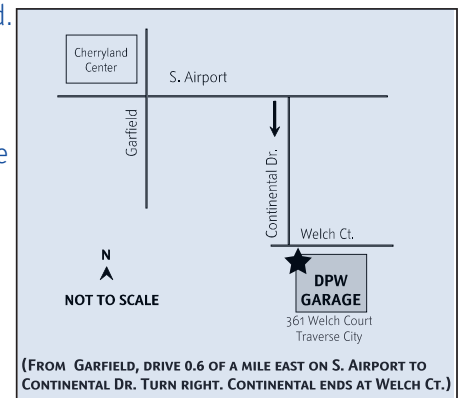

RecycleSmart

WWW.RECYCLESMART.INFO

July, 2015

Scrap Tire Drop-Off Event-August 7 & 8, 2015

EVENT DATES, HOURS, LOCATION:

- Two-day event: Friday, August 7th and Saturday, August 8th.
- Hours: 10 am to 2 pm on both days [the event may end early if the trailers are filled].
- Location: Grand Traverse County Department of Public Works Garage - 361 E. Welch Court, Traverse City.

PARTICIPATION RULES:

- **MUST** be a resident of **GRAND TRAVERSE COUNTY**. Residency **MUST** be verified with proper identification.
- Household and residential scrap tires **ONLY**. Commercial businesses may **NOT** bring tires to event.
- Residents may bring a **MAXIMUM** of seven (7) tires.
- Tires must be generally clean – tires with excessive dirt will **NOT** be accepted.
- Strict rules on accepted type & size – non-conforming tires will **NOT** be accepted.
- Tires larger than 4 feet tall or wider than 12 inches will **NOT** be accepted.
- Tires with rims are accepted, but total quantity accepted at event will be limited.

TIRES ACCEPTED AT EVENT:

- Car
- SUV
- Agricultural tires less than 4' tall & 12" wide
- Truck
- SEMI

TIRES NOT ACCEPTED AT EVENT:

Off-the-road (OTR) tires are not accepted – this includes:

- Airplane tires
- Tires over 10-ply
- Skid-steer tires
- Golf cart tires
- Earth-mover tires
- Solid or gel-filled tires
- Off-road tires

GRADUATE TO GO GREEN, AND DO GOOD!

BE A GREEN GRAD AND DONATE YOUR GOWN TO GOODWILL!

Question: What's worn for 90 minutes but lasts forever in a landfill?

Answer: Graduation gowns

You can help change that! In sync with the close of graduation season, Goodwill Northern Michigan will partner with Michigan-based Greener Grads, a company devoted to keeping graduation gowns out of landfills and affordable.