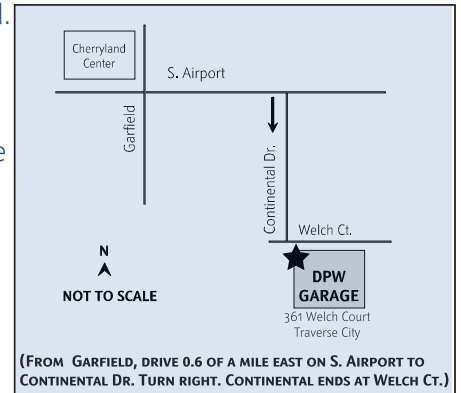

RecycleSmart

WWW.RECYCLESMART.INFO

August, 2015

NO CHARGE

Scrap Tire Drop-Off Event-August 7 & 8, 2015

EVENT DATES, HOURS, LOCATION:

- Two-day event: Friday, August 7th and Saturday, August 8th.
- Hours: 10 am to 2 pm on both days [the event may end early if the trailers are filled].
- Location: Grand Traverse County Department of Public Works Garage - 361 E. Welch Court, Traverse City.

PARTICIPATION RULES:

- **MUST** be a resident of **GRAND TRAVERSE COUNTY**. Residency **MUST** be verified with proper identification.
- Household and residential scrap tires **ONLY**. Commercial businesses may **NOT** bring tires to event.
- Residents may bring a **MAXIMUM** of seven (**7**) tires.
- Tires must be generally clean – tires with excessive dirt will **NOT** be accepted.
- Strict rules on accepted type & size – non-conforming tires will **NOT** be accepted.
- Tires larger than 4 feet tall or wider than 12 inches will **NOT** be accepted.
- Tires with rims are accepted, but total quantity accepted at event will be limited.

TIRES ACCEPTED AT EVENT:

- Car
- SUV
- Agricultural tires less than 4' tall & 12" wide
- Truck
- SEMI

TIRES NOT ACCEPTED AT EVENT:

Off-the-road (OTR) tires are not accepted – this includes:

- Airplane tires
- Tires over 10-ply
- Skid-steer tires
- Golf cart tires
- Earth-mover tires
- Solid or gel-filled tires
- Off-road tires

HOUSEHOLD HAZARDOUS WASTE (HHW) & PESTICIDE COLLECTION

AN APPOINTMENT IS REQUIRED. IT'S EASY TO MAKE AN APPOINTMENT.

AUGUST 27, 2015 (THURSDAY) 1:00-6:45 PM